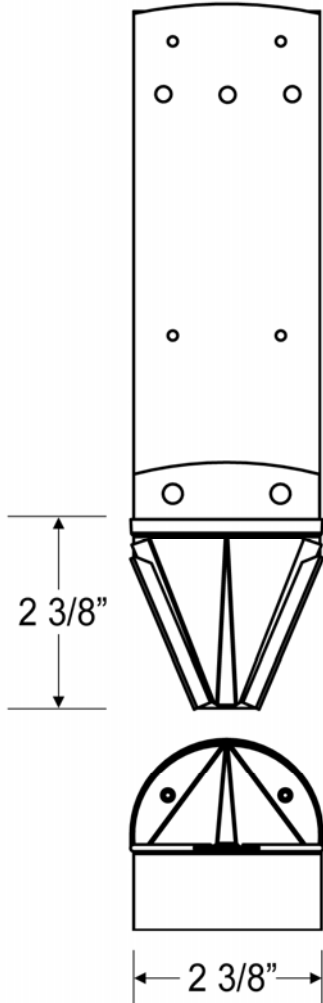

07 52 53 Snow Guards

NOTES:

1. SNOW GUARDS TO BE INSTALLED ACCORDING TO MANUFACTURER'S SPECIFICATIONS.
2. DO NOT SCALE DRAWINGS.
3. CONTACT MANUFACTURER FOR CUSTOM MATERIALS AND COLORS.
4. CONTACT MANUFACTURER FOR SUGGESTED LAYOUT.

REVISIONS		
REV.	DESCRIPTION	DATE

MATERIAL

- COPPER
- ZINC
- LEAD-COATED COPPER
- ALUMINUM
- POWDER COAT
- PAINTED
- MILL FINISH
- FREEDOM GRAY
- GALVALUME
- POWDER COAT
- MILL FINISH

<input type="checkbox"/> Standard Size: L1: 6 1/2" L2: 1 1/4"
<input type="checkbox"/> Custom Size:
L1: _____ L2: _____
Signature: _____ Date: _____