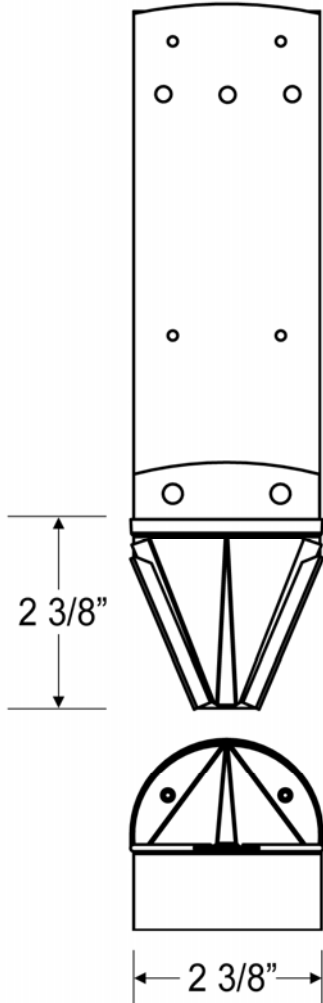

07 52 53 Snow Guards

**NOTES:**

1. SNOW GUARDS TO BE INSTALLED ACCORDING TO MANUFACTURER'S SPECIFICATIONS.
2. DO NOT SCALE DRAWINGS.
3. CONTACT MANUFACTURER FOR CUSTOM MATERIALS AND COLORS.
4. CONTACT MANUFACTURER FOR SUGGESTED LAYOUT.

REVISIONS		
REV.	DESCRIPTION	DATE

MATERIAL

- COPPER
- ZINC
- LEAD-COATED COPPER
- ALUMINUM
- POWDER COAT
- PAINTED
- MILL FINISH
- FREEDOM GRAY
- GALVALUME
- POWDER COAT
- MILL FINISH

<input type="checkbox"/> Standard Size: L1: 6 1/2" L2: 1 1/4"
<input type="checkbox"/> Custom Size:
L1: _____ L2: _____
Signature: _____ Date: _____