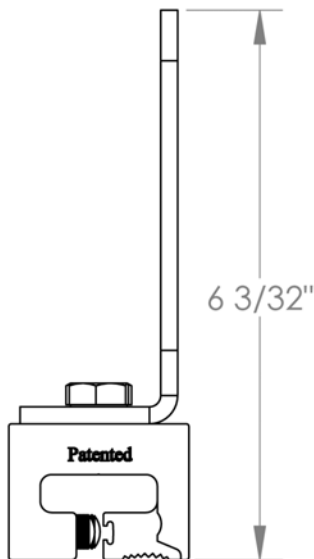

ALPINE SNOWGUARDS

www.alpinesnowguards.com

289 Harrel Street
Morrisville, VT 05661
Toll Free Phone 1.888.766.4273
Toll Free Fax 1.888.766.9994
Web www.alpinesnowguards.com
E-mail info@alpinesnowguards.com

07 52 53 Snow Guards

NOTES:

1. INSTALLATION TO BE COMPLETED IN ACCORDANCE WITH MANUFACTURER'S SPECIFICATIONS.
2. DO NOT SCALE DRAWINGS.
3. CONTACT MANUFACTURER FOR DETAILED LAYOUT.

REVISIONS		
REV.	DESCRIPTION	DATE
A	Changed flag to bent design	3/3/2008

☒ DESIRED PIPE CONFIGURATION	☒ SELECT DESIRED FINISH
☐ 2 PIPE HI-HOLE	☐ MILL (STANDARD)
☐ 2 PIPE	☐ POWDER COAT
	☐ ANODIZED

PIPE SYSTEM INCLUDES:

- ☒ ICE FLAG
- ☒ END CAPS
- ☒ END COLLARS
- ☒ PIPE
- ☒ COUPLINGS

#4000T2K Two-Pipe Clamp to the Seam Snow Guard for Standing Seam Metal Roofs