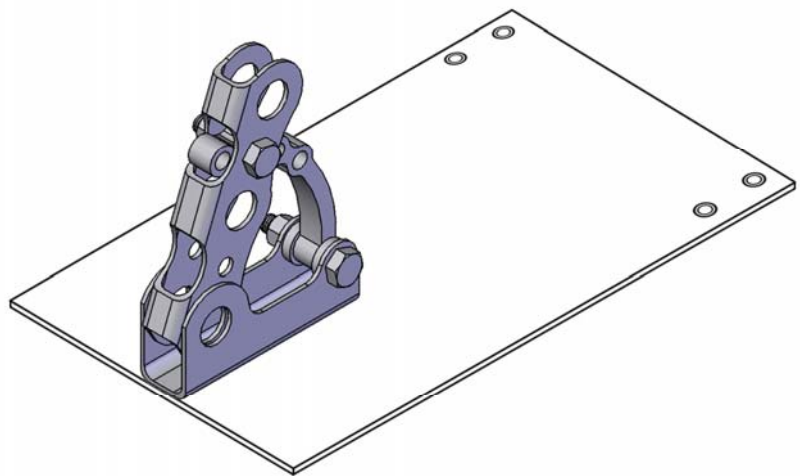

REVISIONS		
REV.	DESCRIPTION	DATE

SELECT DESIRED FINISH

- ALUMINUM
 - MILL (STANDARD)
 - POWDER COAT
- BRASS

PIPE SYSTEM INCLUDES:

- ICE FLAG
- END CAPS
- END COLLARS
- PIPE
- COUPLINGS

SNOW GUARD ADJUSTS TO FIT ROOF PITCH

#225 Brass Pipe-Style Snow Guard for Tile/Shingle/Shake Roofs