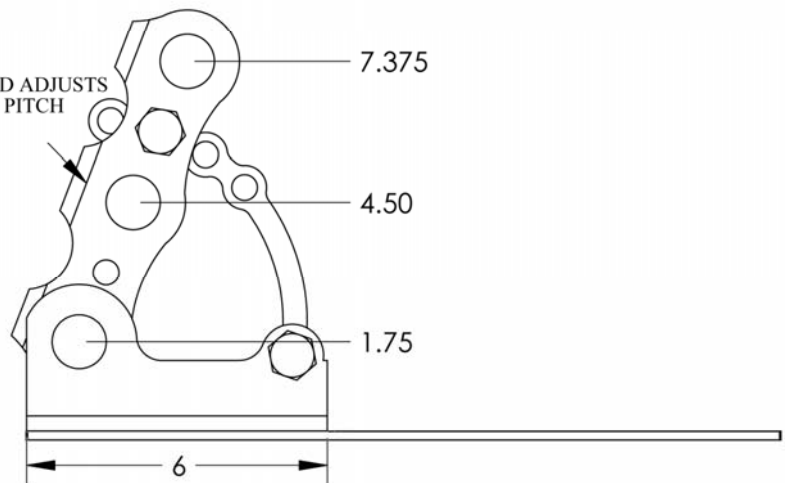

REVISIONS		
REV.	DESCRIPTION	DATE

SELECT DESIRED FINISH

- ALUMINUM
 - MILL (STANDARD)
 - POWDER COAT
- BRASS

PIPE SYSTEM INCLUDES:

- ICE FLAG
- END CAPS
- END COLLARS
- PIPE
- COUPLINGS

SNOW GUARD ADJUSTS TO FIT ROOF PITCH