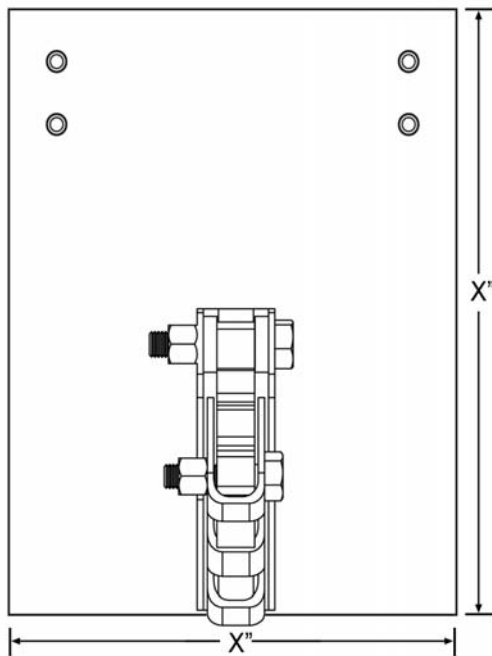

NOTES:

1. INSTALLATION TO BE COMPLETED IN ACCORDANCE WITH MANUFACTURER'S SPECIFICATIONS.
2. DO NOT SCALE DRAWINGS.
3. CONTACT MANUFACTURER FOR DETAILED LAYOUT.
4. PRODUCTS MAY VARY FROM ILLUSTRATIONS.
5. ITEMS SUBJECT TO CHANGE WITHOUT NOTICE.

REVISIONS		
REV.	DESCRIPTION	DATE

SELECT DESIRED FINISH

- ALUMINUM
 - MILL (STANDARD)
 - POWDER COAT
- BRASS

PIPE SYSTEM INCLUDES:

- ICE FLAG
- END CAPS
- END COLLARS
- PIPE
- COUPLINGS

SNOW GUARD ADJUSTS TO FIT ROOF PITCH