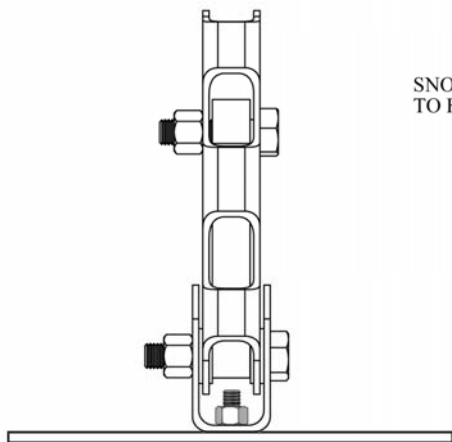

NOTES:

1. INSTALLATION TO BE COMPLETED IN ACCORDANCE WITH MANUFACTURER'S SPECIFICATIONS.
2. DO NOT SCALE DRAWINGS.
3. CONTACT MANUFACTURER FOR DETAILED LAYOUT.
4. PRODUCTS MAY VARY FROM ILLUSTRATIONS.
5. ITEMS SUBJECT TO CHANGE WITHOUT NOTICE.

REVISIONS		
REV.	DESCRIPTION	DATE

SELECT DESIRED FINISH

- ALUMINUM
 - MILL (STANDARD)
 - POWDER COAT
- BRASS

PIPE SYSTEM INCLUDES:

- ICE FLAG
- END CAPS
- END COLLARS
- PIPE
- COUPLINGS

SNOW GUARD ADJUSTS TO FIT ROOF PITCH