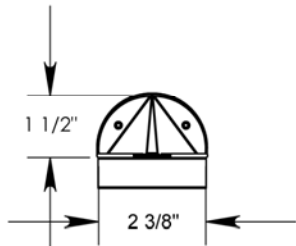

07 52 53 Snow Guards

NOTES:

1. SNOW GUARDS TO BE INSTALLED ACCORDING TO MANUFACTURER'S SPECIFICATIONS.
2. DO NOT SCALE DRAWINGS.
3. CONTACT MANUFACTURER FOR CUSTOM MATERIALS AND COLORS.
4. CONTACT MANUFACTURER FOR SUGGESTED LAYOUT.

SPECIFY DIMENSIONS T AND L TO FIT YOUR TILE:

HOOK THICKNESS T = STRAP LENGTH L =

#21 Pad-Style Snow Guard for New or Existing Tile Roofs