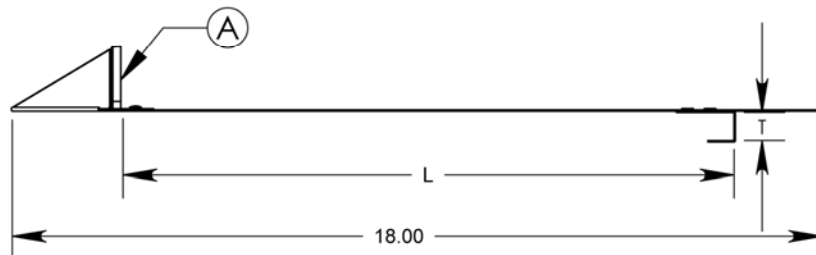

07 52 53 Snow Guards

NOTES:

1. SNOW GUARDS TO BE INSTALLED ACCORDING TO MANUFACTURER'S SPECIFICATIONS.
2. DO NOT SCALE DRAWINGS.
3. CONTACT MANUFACTURER FOR CUSTOM MATERIALS AND COLORS.
4. CONTACT MANUFACTURER FOR SUGGESTED LAYOUT.

REVISIONS		
REV.	DESCRIPTION	DATE
A	CHANGE DIRECTOIN OF SNOW PAD	01/01/06
B	NEW GUSSET DESIGN	6/19/2006

- MATERIAL
- COPPER
- ZINC
- COPPER
- ALUMINUM
- POWDER COAT
- PAINTED
- MILL FINISH
- FREEDOMGRAY®
- GALVALUME®
- POWDER COAT
- MILL FINISH

SPECIFY DIMENSIONS T AND L TO FIT YOUR TILE:

HOOK THICKNESS T = STRAP LENGTH L =

#21 Pad-Style Snow Guard for New or Existing Tile Roofs