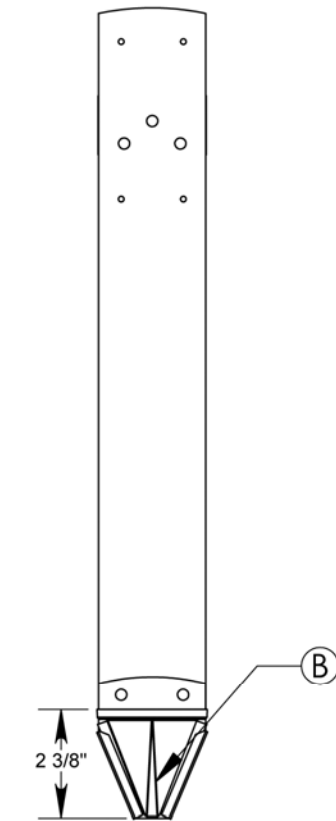

REVISIONS		
REV.	DESCRIPTION	DATE
A	CHANGE DIRECTOIN OF SNOW PAD	01/01/06
B	NEW GUSSET DESIGN	6/19/2006

- MATERIAL
- COPPER
- ZINC
- COPPER
- ALUMINUM
- POWDER COAT
- PAINTED
- MILL FINISH
- FREEDOMGRAY®
- GALVALUME®
- POWDER COAT
- MILL FINISH

SPECIFY DIMENSIONS T AND L TO FIT YOUR TILE:

HOOK THICKNESS T = STRAP LENGTH L =

#21 Pad-Style Snow Guard for New or Existing Tile Roofs