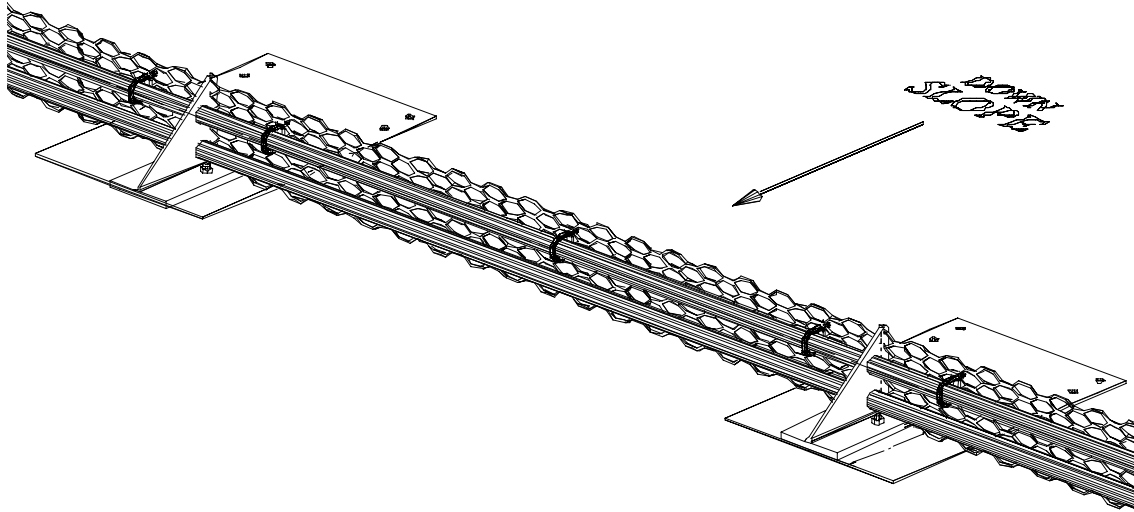

125 2-Pipe Style Snowguard Bracket and Base Plate for Slate, Shingle and Flat Tile Roof Applications

Base plate can be custom manufactured to match shingle size.
Stock sizes are 18" X 12", 20" X 12" and 16" X 10"

#125 Pipe Style Snowguard with Ice Screen

Document version 08.02.2004