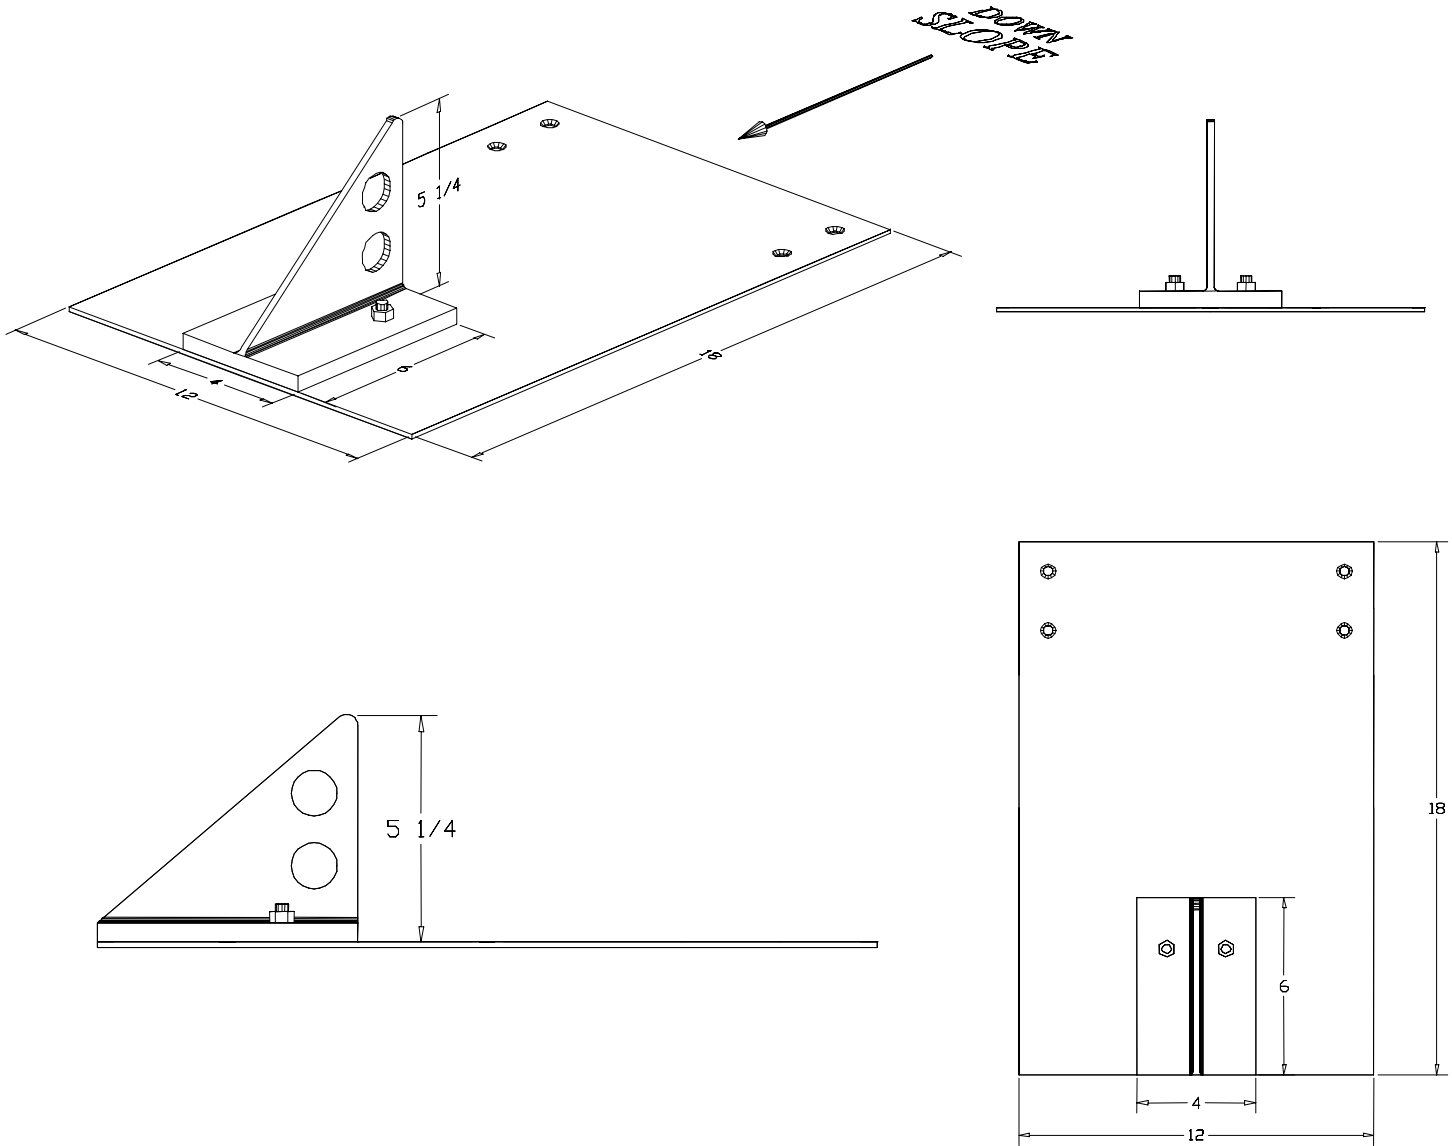

125 2-Pipe Style Snowguard Bracket and Base Plate for Slate, Shingle and Flat Tile Roof Applications

Base plate can be custom manufactured to match shingle size.
Stock sizes are 18" X 12", 20" X 12" and 16" X 10"

#125 Pipe Style Snowguard with Ice Screen

Document version 08.02.2004