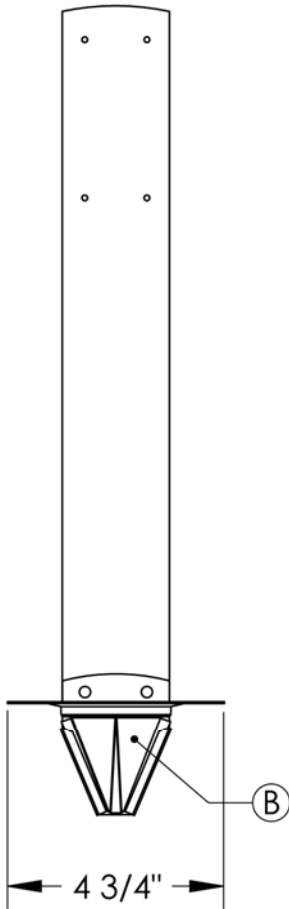

07 52 53 Snow Guards

NOTES:

1. SNOW GUARDS TO BE INSTALLED ACCORDING TO MANUFACTURER'S SPECIFICATIONS.
2. DO NOT SCALE DRAWINGS.
3. CONTACT MANUFACTURER FOR CUSTOM MATERIALS AND COLORS.
4. CONTACT MANUFACTURER FOR SUGGESTED LAYOUT.

REVISIONS		
REV.	DESCRIPTION	DATE
B	NEW CAP AND GUSSET	2/19/2007

MATERIAL

COPPER

LEAD-COATED COPPER

#100S Decorative Starburst Snow Guard for New Slate, Synthetic Slate, Flat Tile and Cedar Roofs