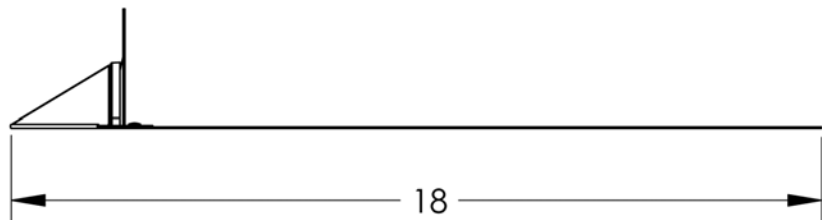

07 52 53 Snow Guards

NOTES:

1. SNOW GUARDS TO BE INSTALLED ACCORDING TO MANUFACTURER'S SPECIFICATIONS.
2. DO NOT SCALE DRAWINGS.
3. CONTACT MANUFACTURER FOR CUSTOM MATERIALS AND COLORS.
4. CONTACT MANUFACTURER FOR SUGGESTED LAYOUT.

REVISIONS		
REV.	DESCRIPTION	DATE
B	NEW CAP AND GUSSET	2/19/2007

MATERIAL

COPPER

LEAD-COATED COPPER

#100S Decorative Starburst Snow Guard for New Slate, Synthetic Slate, Flat Tile and Cedar Roofs