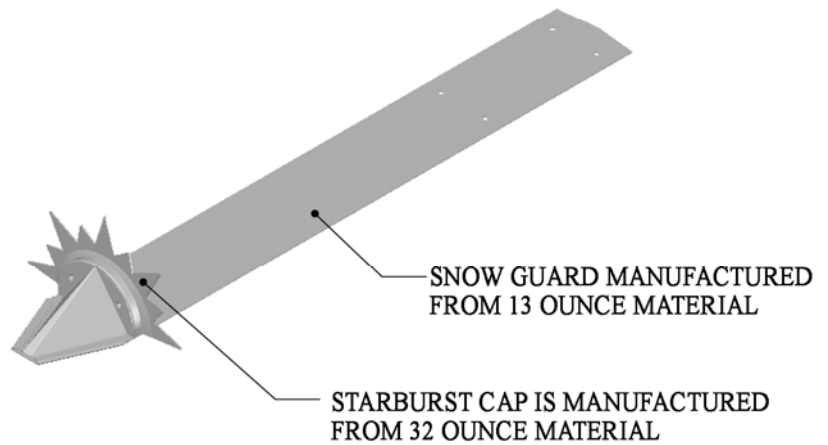

07 52 53 Snow Guards

NOTES:

1. SNOW GUARDS TO BE INSTALLED ACCORDING TO MANUFACTURER'S SPECIFICATIONS.
2. DO NOT SCALE DRAWINGS.
3. CONTACT MANUFACTURER FOR CUSTOM MATERIALS AND COLORS.
4. CONTACT MANUFACTURER FOR SUGGESTED LAYOUT.

REVISIONS		
REV.	DESCRIPTION	DATE
B	NEW CAP AND GUSSET	2/19/2007

MATERIAL

COPPER

LEAD-COATED COPPER

#100S Decorative Starburst Snow Guard for New Slate, Synthetic Slate, Flat Tile and Cedar Roofs