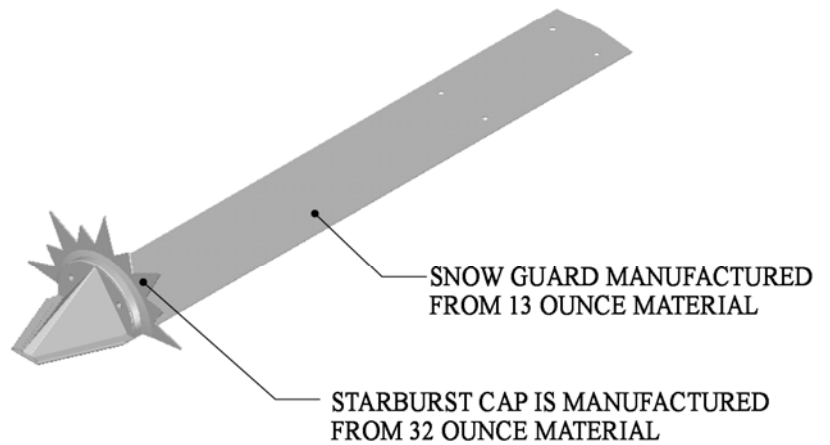

07 52 53 Snow Guards

NOTES:

1. SNOW GUARDS TO BE INSTALLED ACCORDING TO MANUFACTURER'S SPECIFICATIONS.
2. DO NOT SCALE DRAWINGS.
3. CONTACT MANUFACTURER FOR CUSTOM MATERIALS AND COLORS.
4. CONTACT MANUFACTURER FOR SUGGESTED LAYOUT.

REVISIONS		
REV.	DESCRIPTION	DATE
B	NEW CAP AND GUSSET	2/19/2007

MATERIAL

COPPER

LEAD-COATED COPPER

#100S Decorative Starburst Snow Guard for New Slate, Synthetic Slate, Flat Tile and Cedar Roofs