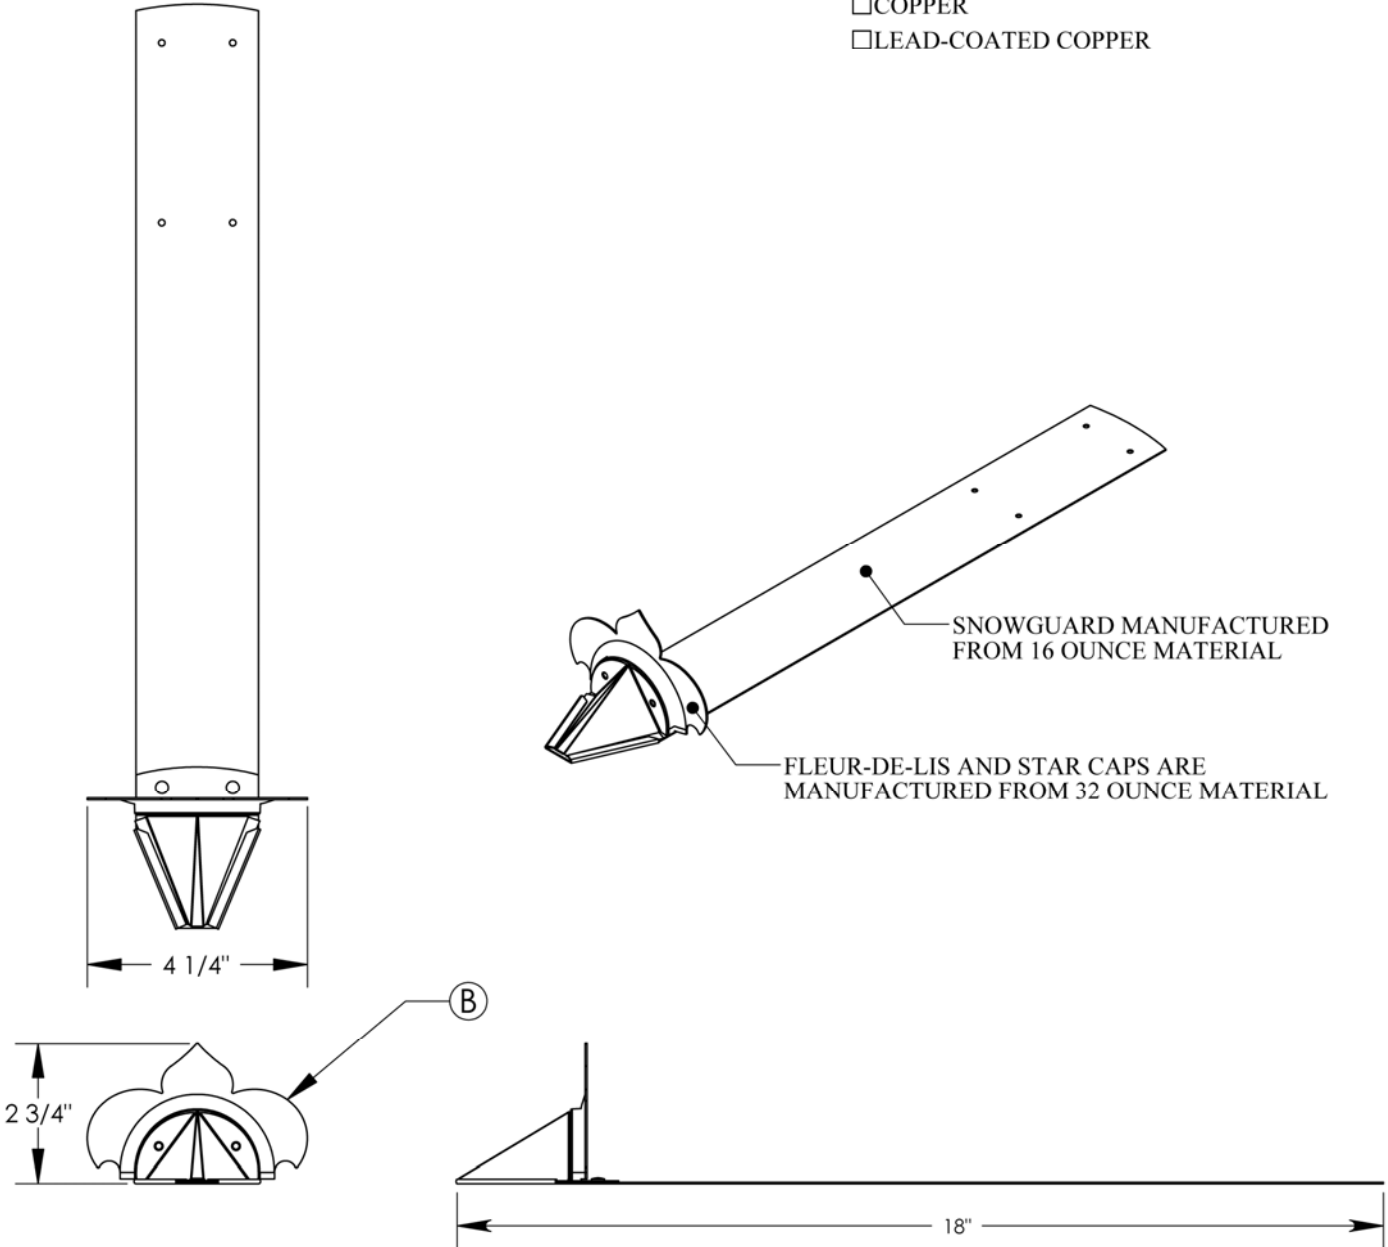

07 52 53 Snow Guards

NOTES:

1. SNOW GUARDS TO BE INSTALLED ACCORDING TO MANUFACTURER'S SPECIFICATIONS.
2. DO NOT SCALE DRAWINGS.
3. CONTACT MANUFACTURER FOR CUSTOM MATERIALS AND COLORS.
4. CONTACT MANUFACTURER FOR SUGGESTED LAYOUT.

REVISIONS		
REV.	DESCRIPTION	DATE
B	NEW CAP AND GUSSET	6/19/2006

MATERIAL

COPPER

LEAD-COATED COPPER

#100 Decorative Fleur-de-lis Snow Guard for New Slate, Synthetic Slate, Flat Tile and Cedar Roofs